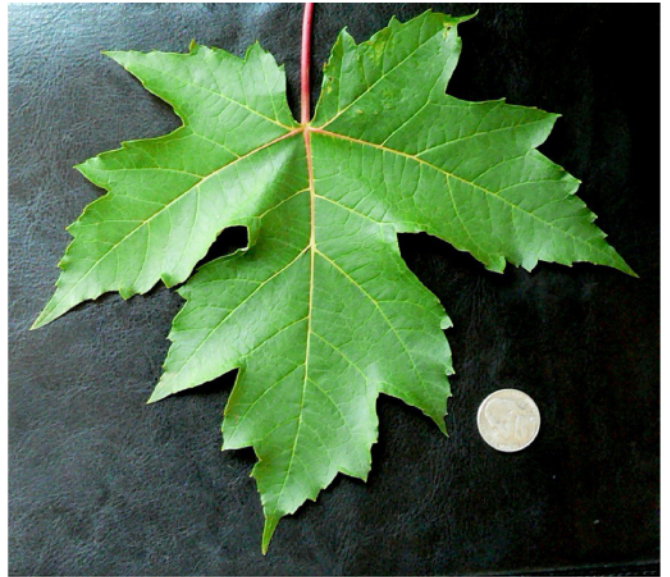

A. Waldbart and Sons Nursery

Acer x freemanii 'FTR 102' Autumn Fantasy® Maple PP7655

Zone: 4-8

Height: 45'

Width: 40'

Crown: Round
Growth Rate: Moderate
Bloom: Red, March-April
Soil: Clay, Loam, Sand
pH: Acid
Fall Color: Crimson

'Autumn Fantasy® Maple' was developed by Willet Wandell in Urbana, IL. It is another *Acer rubrum* x *Acer saccharinum* hybrid. It's main characteristics are vigorous growth, a broadly ovate crown, a central but not dominant leader, ascending main branches, drought resistance and is not susceptible to crown damage due to wind or heavy snow loads. Leaves of this tree simultaneously turn crimson red in October and stay on the tree until the first hard frost.